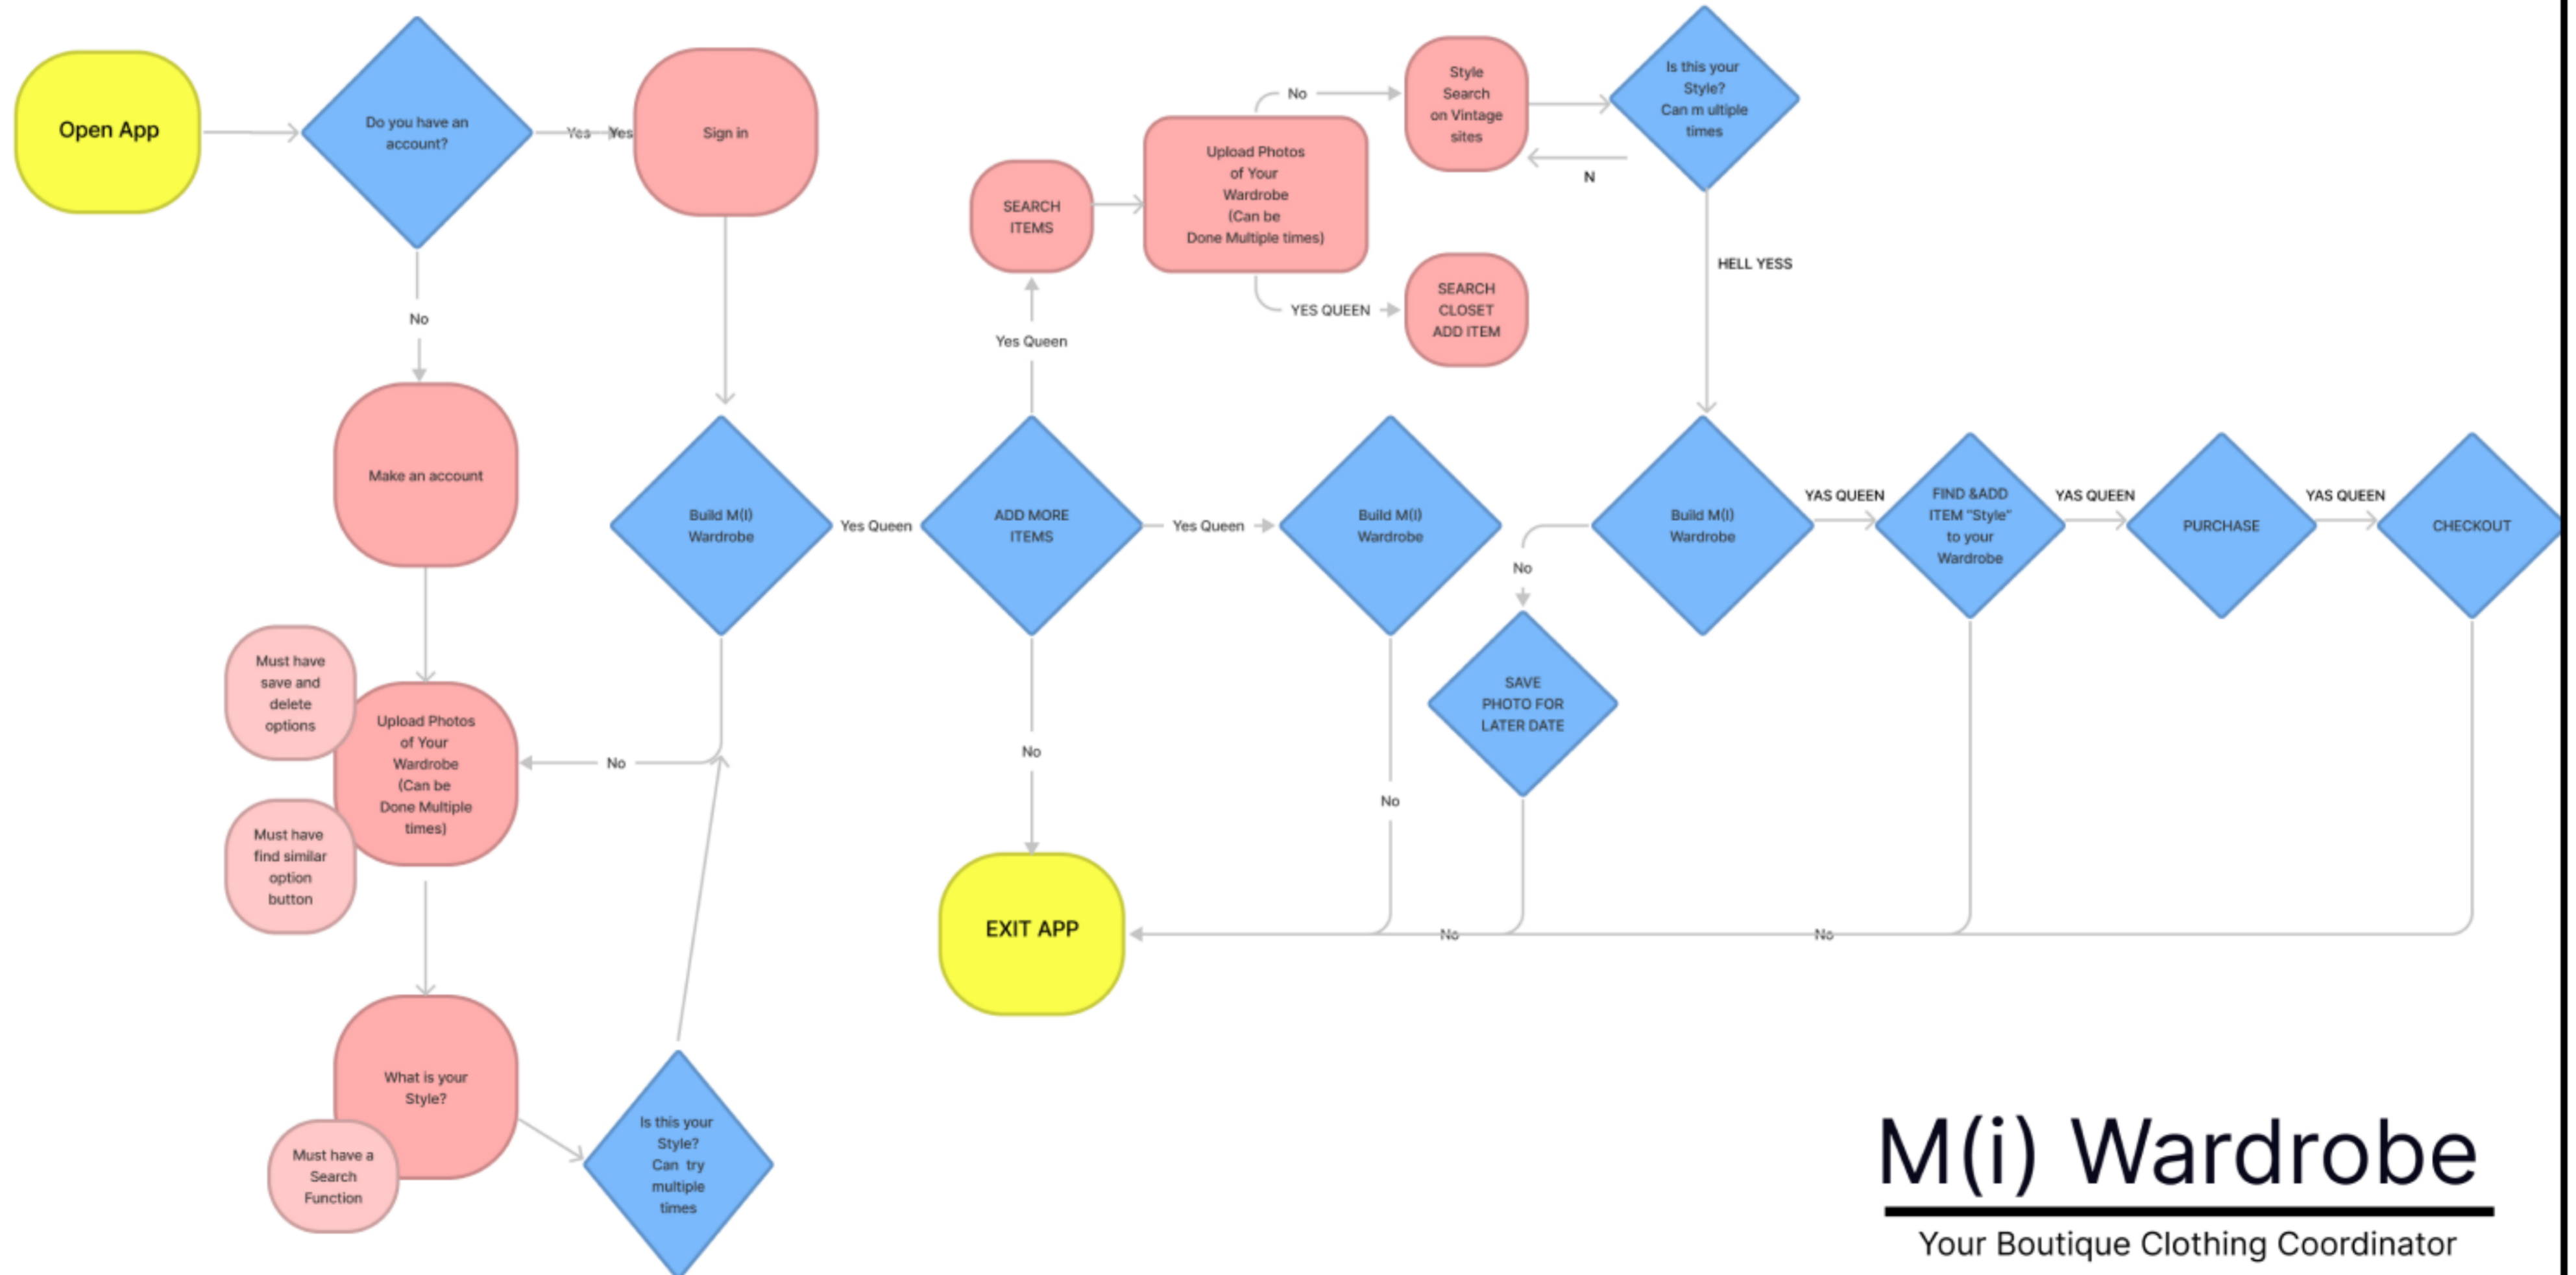

User Flow:

Old User Flow 12/3/21

M(I) WARDROBE - BECCA - USER FLOW

M(i) Wardrobe
Your Boutique Clothing Coordinator